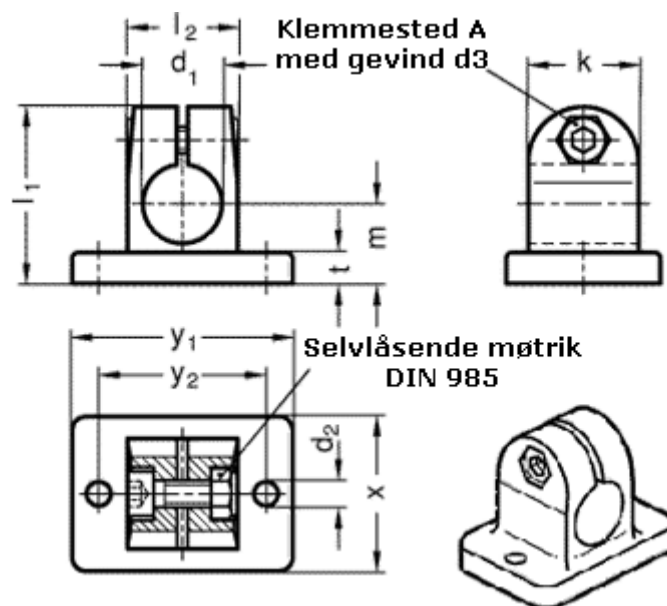

Article number: 20145B122BL

Description: E+G Flanged Connector GN145-B12-2-BL

## Measures

Adjustable clamp lever = GN 911-M 6-22 have to be ordred separately

d1	= B12
d2	= 5.5
d3	= M6
k	= 25
l1	= 40
l2	= 25
m	= 18

t	= 7
x	= 35
y1	= 50
y2	= 38